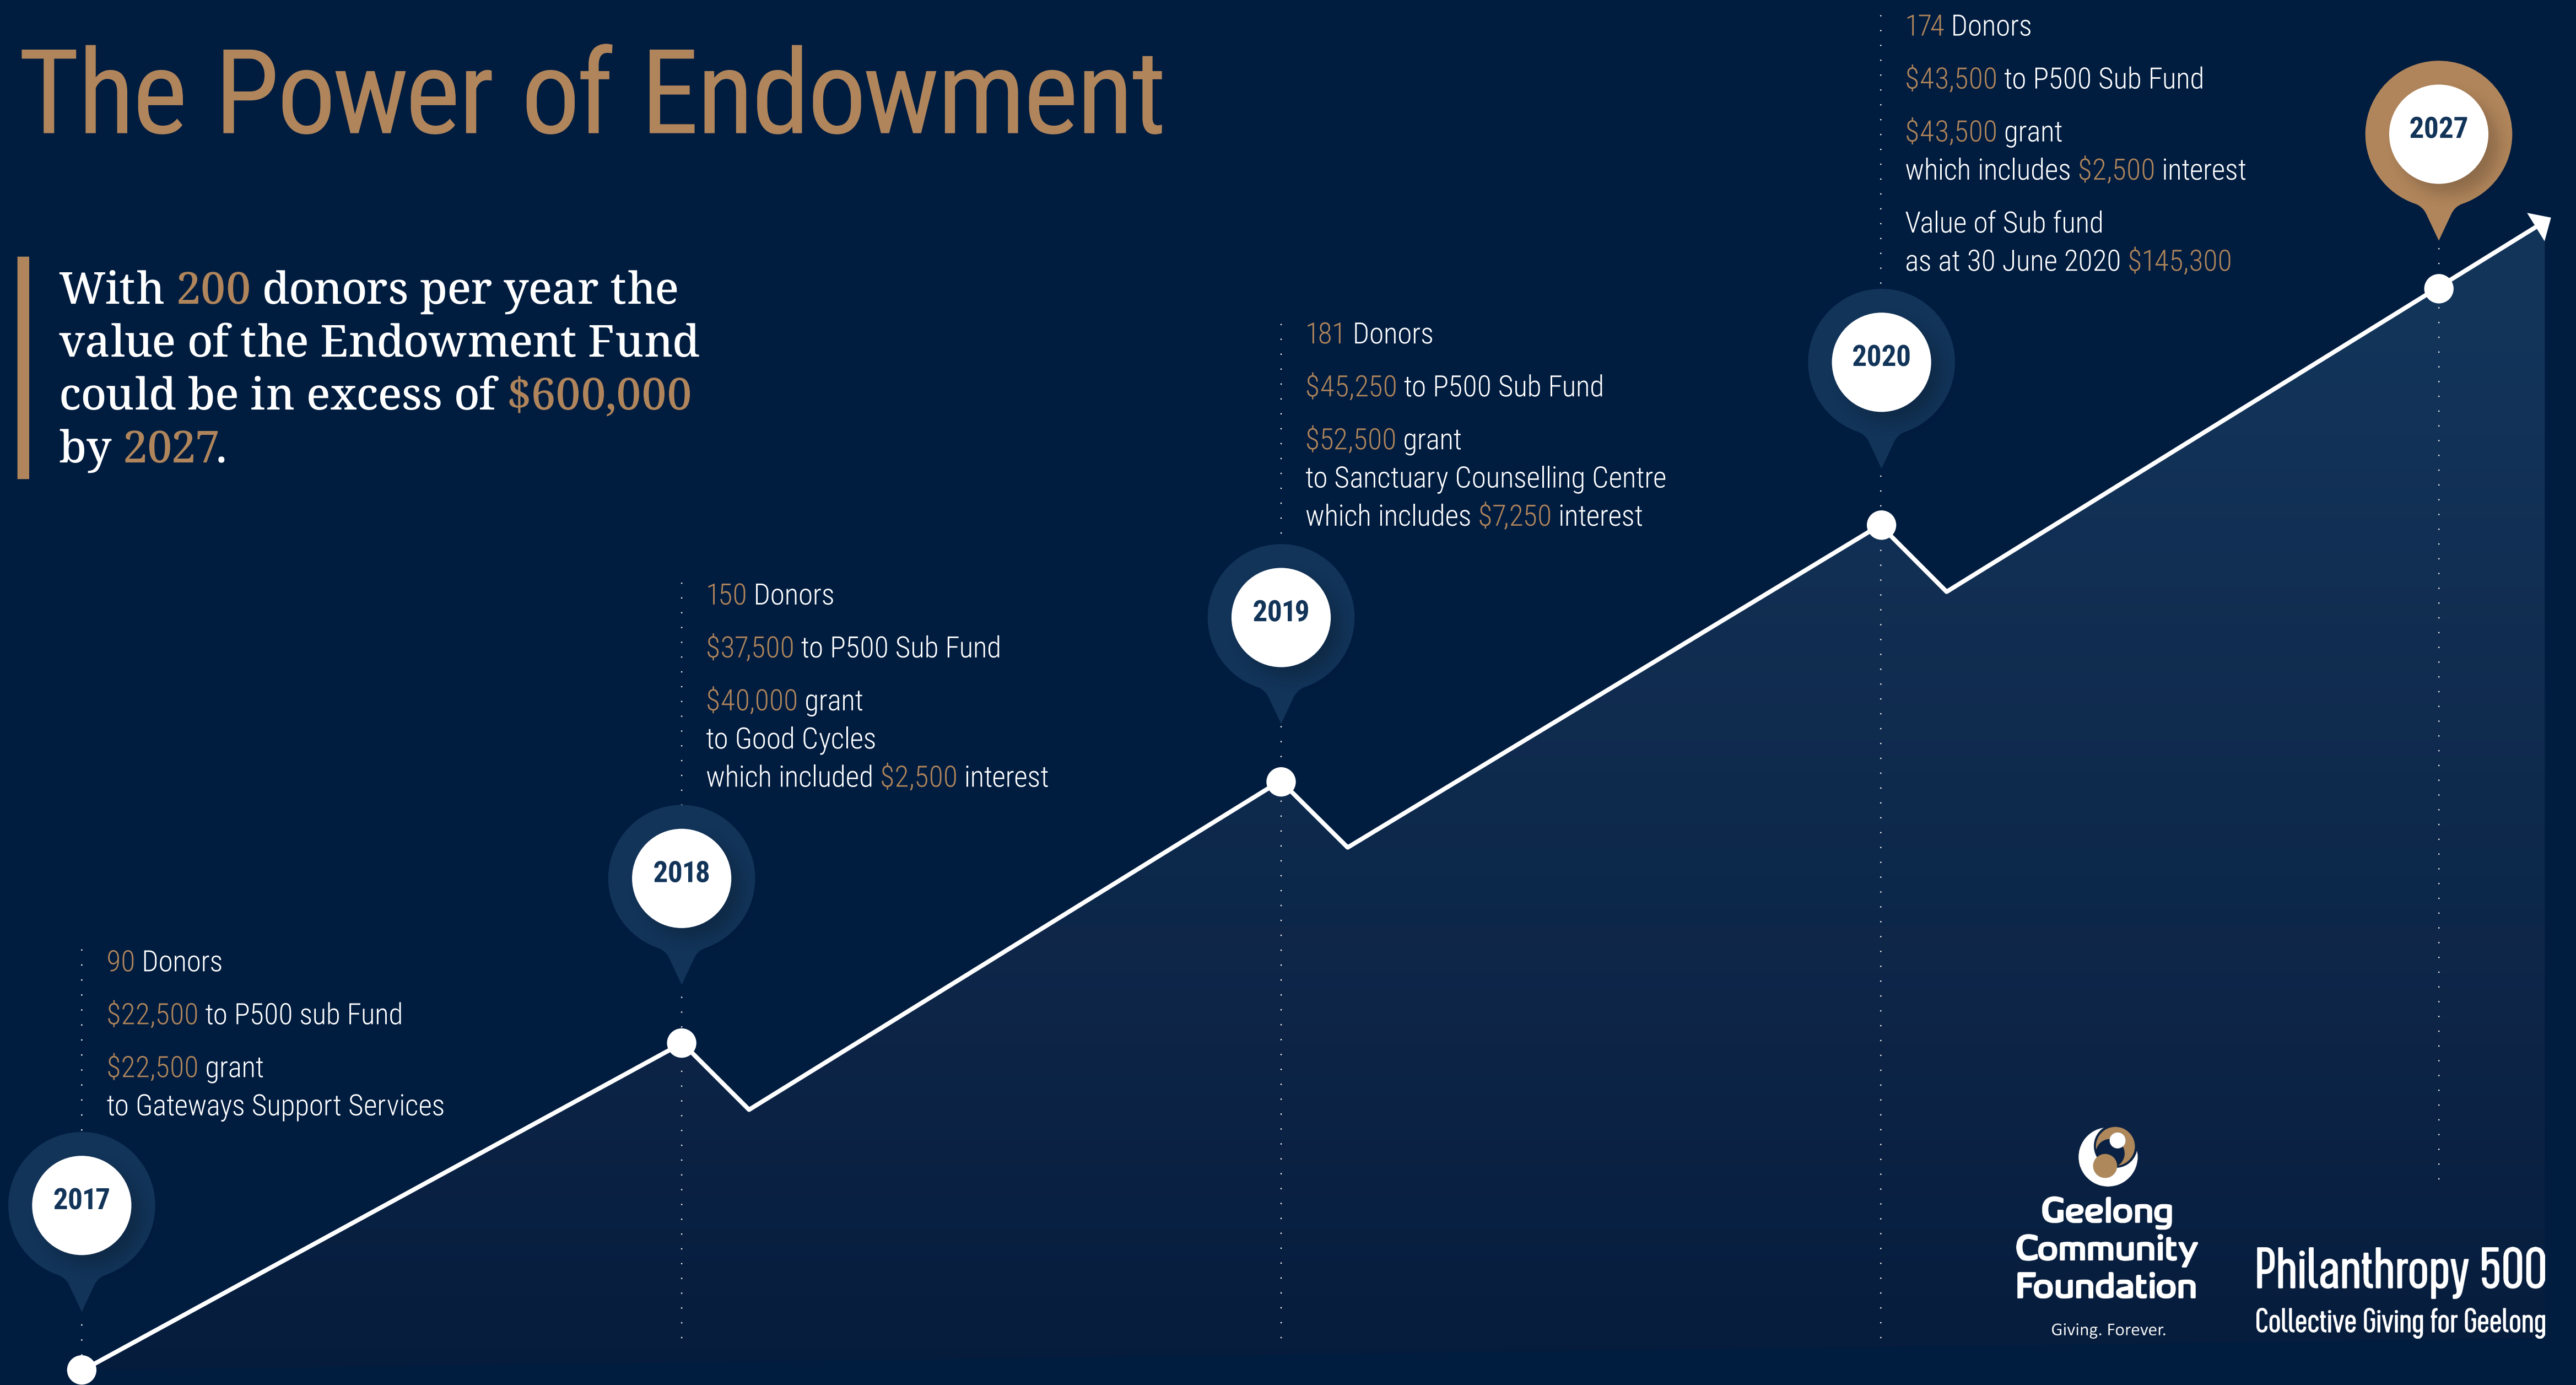

# The Power of Endowment

With **200** donors per year the value of the Endowment Fund could be in excess of **\$600,000** by **2027**.

**Philanthropy 500**  
Collective Giving for Geelong