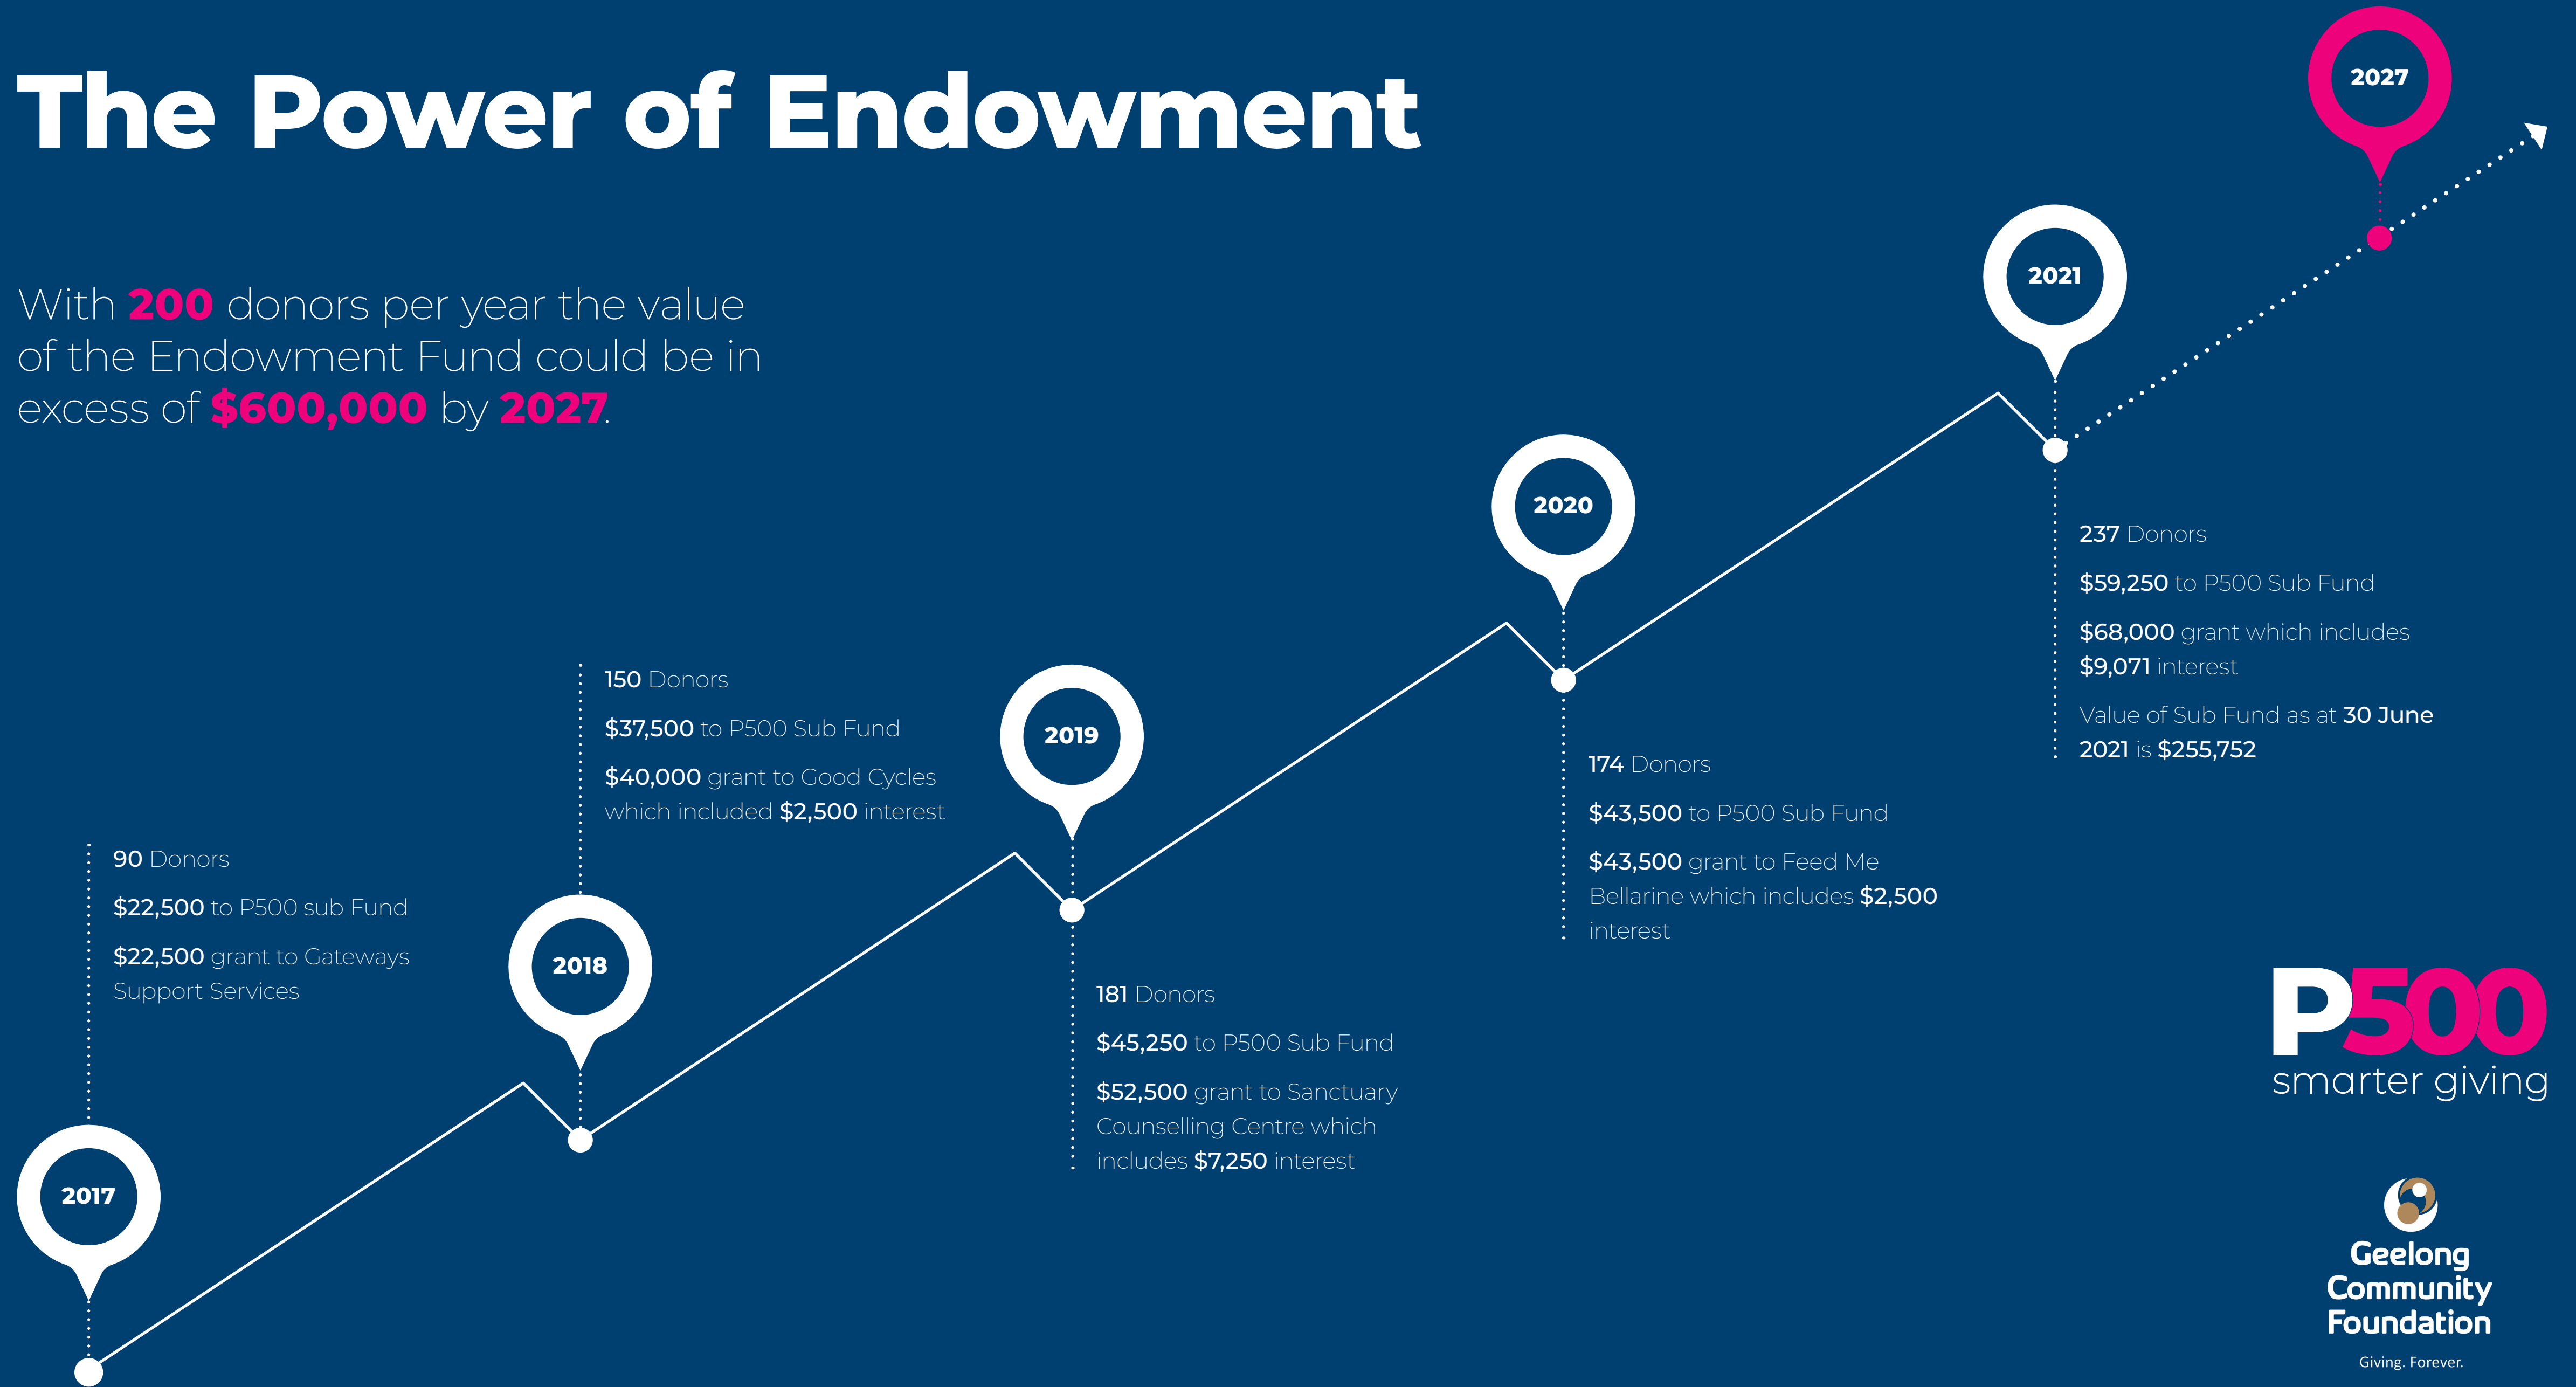

The Power of Endowment

With **200** donors per year the value of the Endowment Fund could be in excess of **\$600,000** by **2027**.

P500
smarter giving